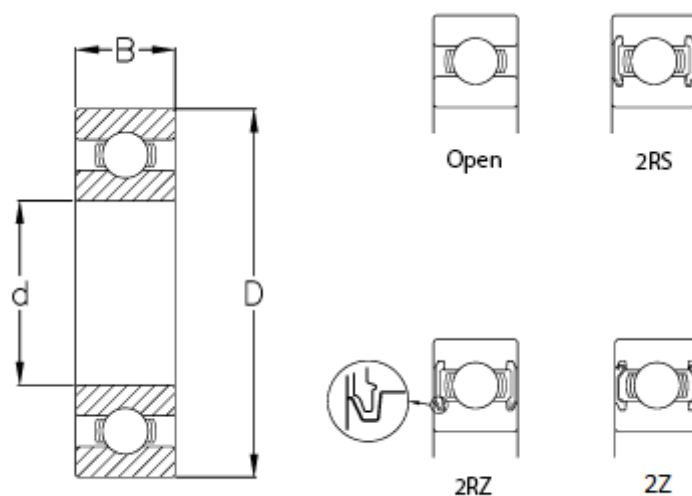

Data Sheet

Article number: 57960104501906

Description: CeramicSpeed hybrid bearing Insulate sealed
6209-2RZ/CSB.C3

Measures

B	= 19
Ball grade	= 5
C (KN)	= 35.1
C0	= 21.6
d	= 45
D	= 85
Max rpm.	= 13000
Type	= 6209